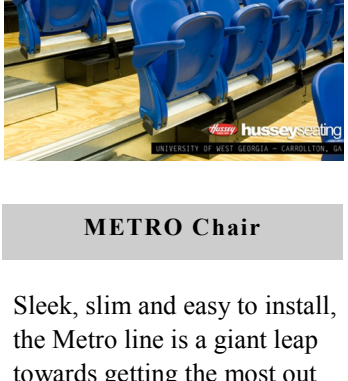

PRODUCT SPOTLIGHT

University Of West Georgia

Installed in 2009, the University of West Georgia project utilized both of Hussey's MAXAM and MAXAM+ telescopic bleacher systems. Comfortable fold down arm chairs were installed on the lower 33" platform system, while standard plastic bench seats allow for maximum seating capacity in the upper levels.

METRO Chair

Sleek, slim and easy to install, the Metro line is a giant leap towards getting the most out of your facility. Available in both telescopic and fixed versions Metro allows perfect continuity throughout a facility. Metro features whisper quiet seat operation and fits in an amazingly tiny 5 1/2" stored envelope