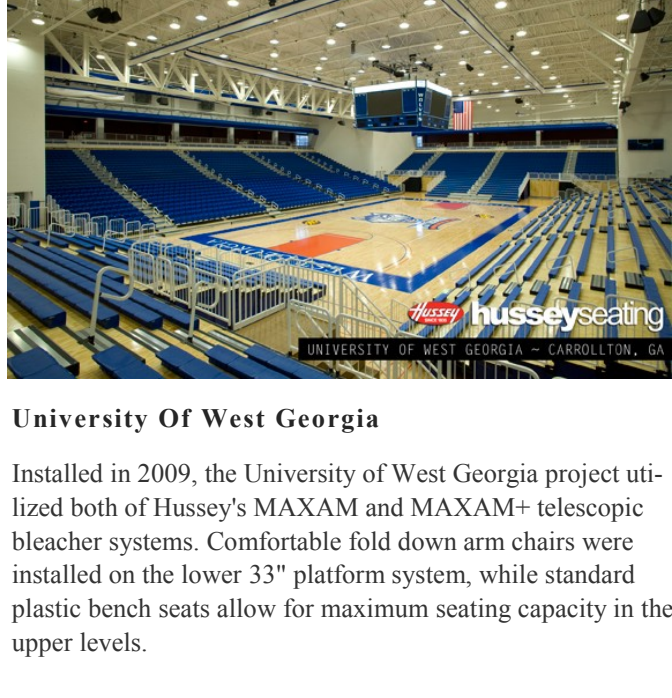

PRODUCT SPOTLIGHT

University Of West Georgia

Installed in 2009, the University of West Georgia project utilized both of Hussey's MAXAM and MAXAM+ telescopic bleacher systems. Comfortable fold down arm chairs were installed on the lower 33" platform system, while standard plastic bench seats allow for maximum seating capacity in the upper levels.

METRO Chair

Sleek, slim and easy to install, the Metro line is a giant leap towards getting the most out of your facility. Available in both telescopic and fixed versions Metro allows perfect continuity throughout a facility. Metro features whisper quiet seat operation and fits in an amazingly tiny 5 1/2" stored envelope