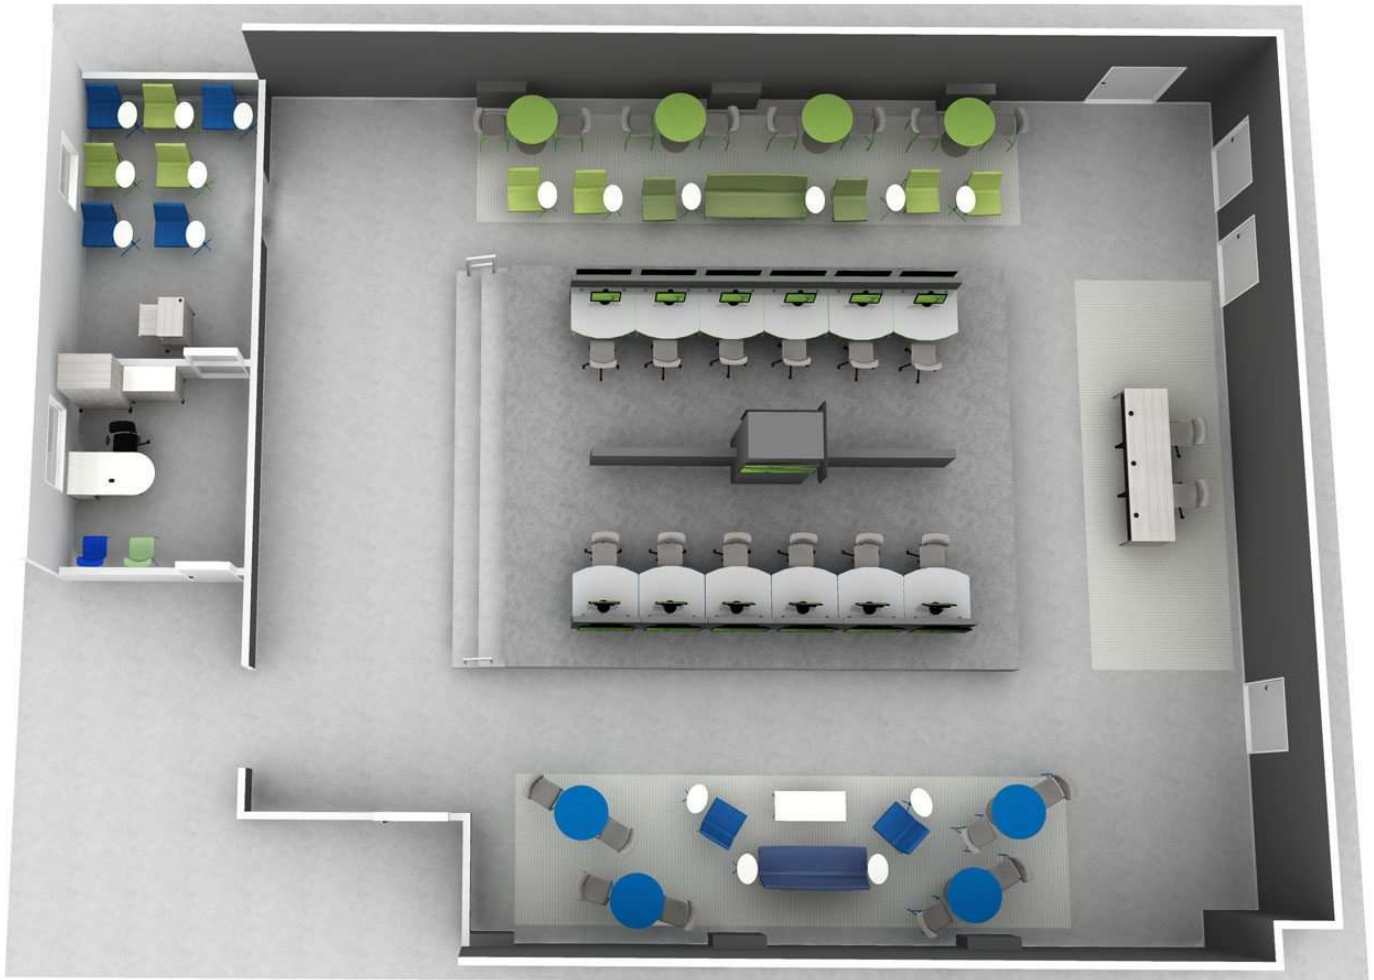

PURE MICHIGAN®

ESPORTS ROOM

WCT Table with Hannah Task Seating makes up this judge's panel.

892 Industrial Park Drive
Shelby, MI 49455
P: 231.861.2194
F: 231.861.6678
www.mediatechnologies.com
sales@mediatechnologies.com

PURE MICHIGAN®

ESPORTS ROOM

Spectators lounge in Forum Lounge seating with Forum Work tables, Orbit cafe tables and Hannah stools create stadium like seating to ensure all spectators have the perfect view of the action!